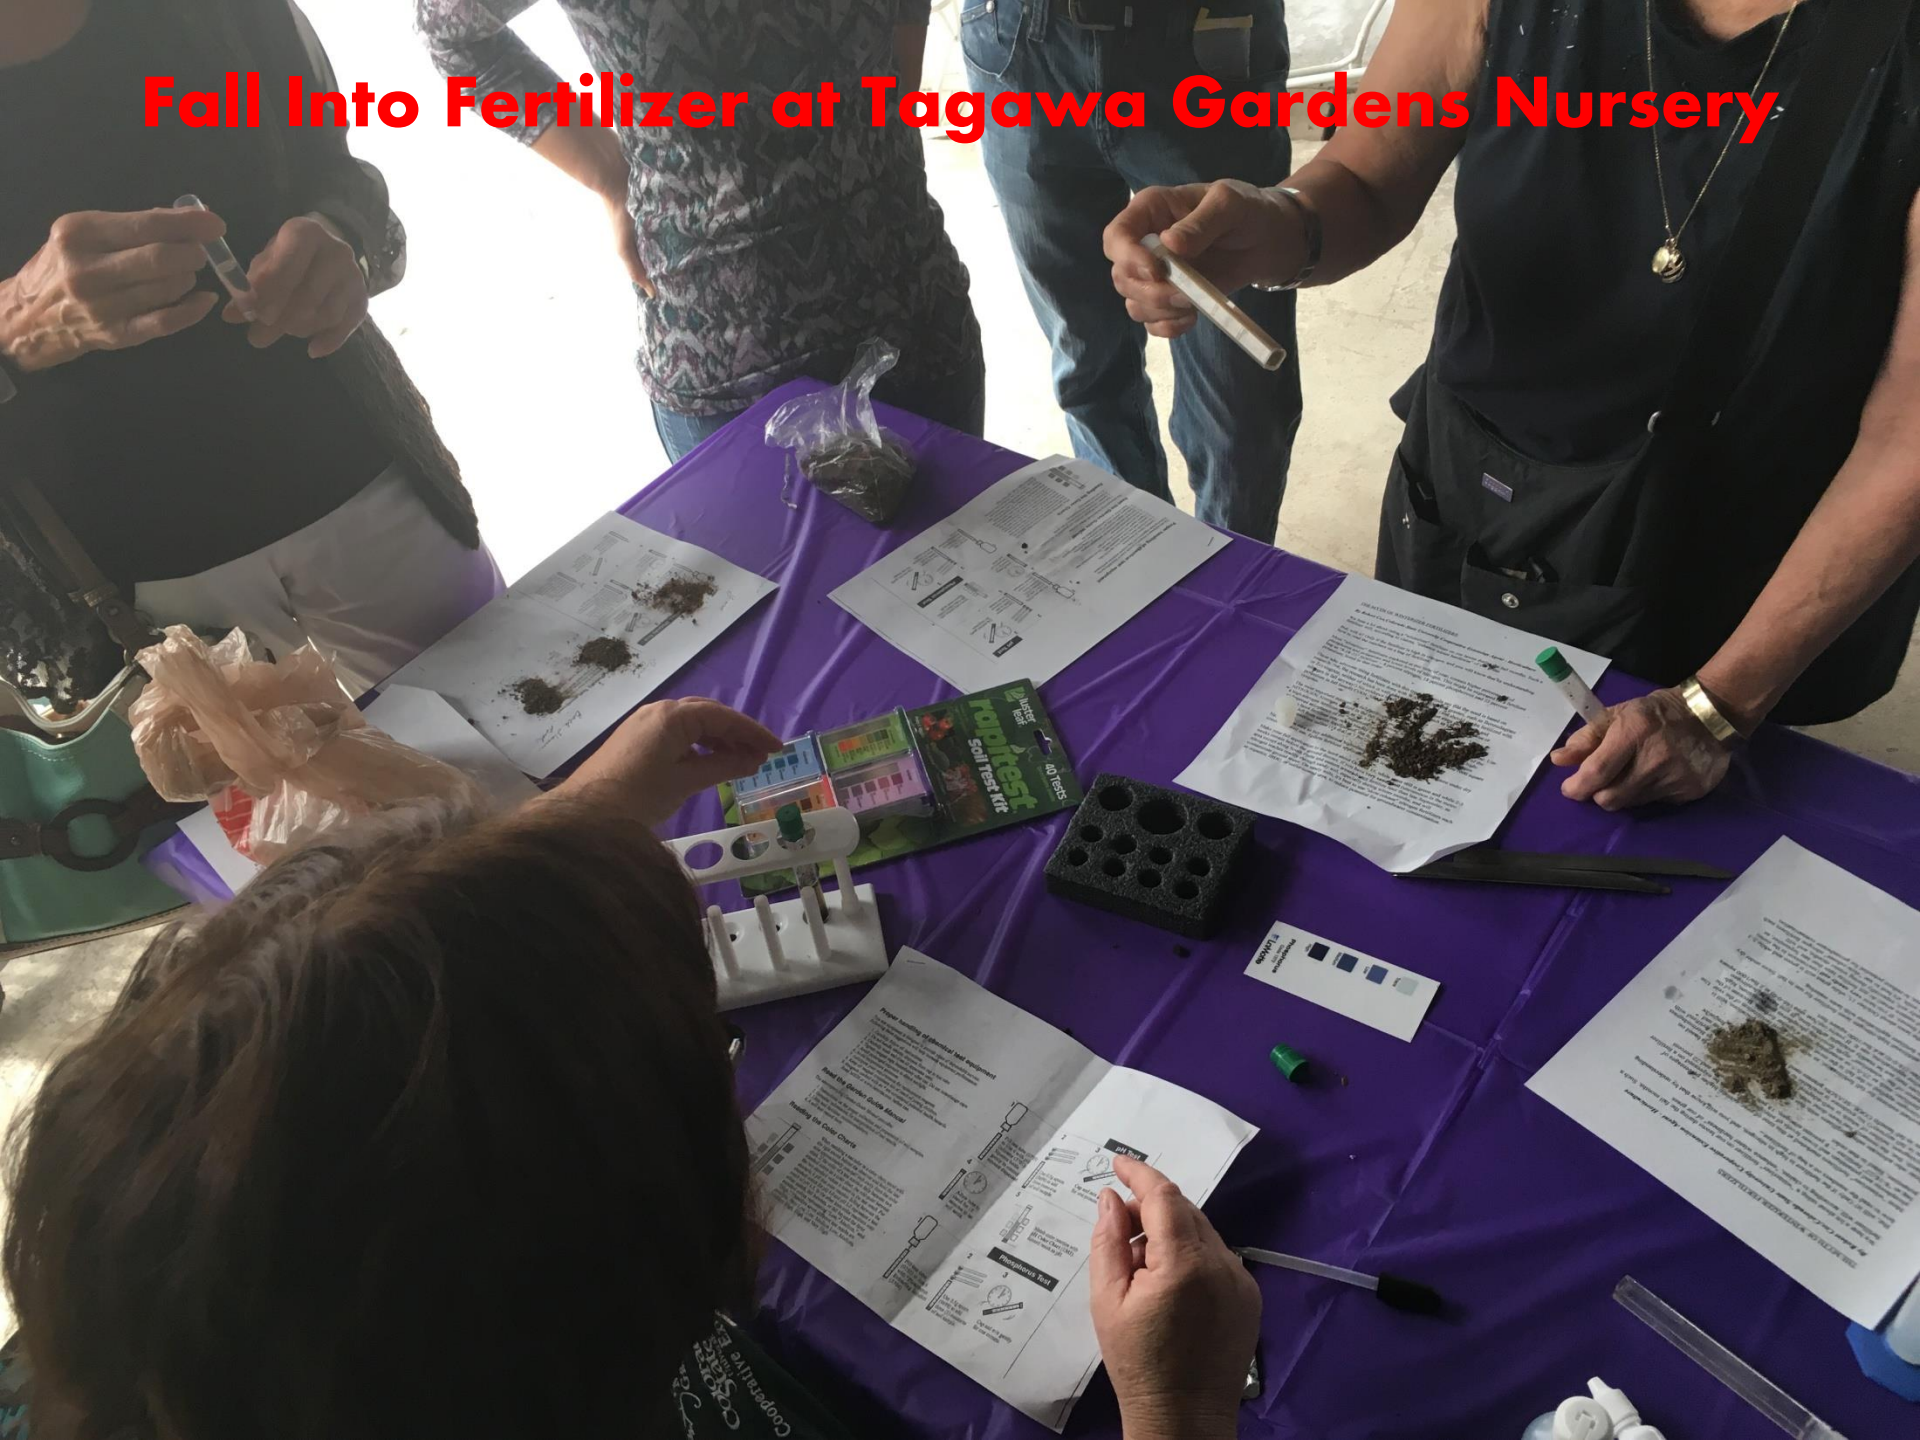

Confluence on the Confluence

We're all in one South Platte boat!

CCBWQA TAC visits Cherry Creek Valley Ecological Park

Denver Metro Regional Science and Engineering Fair

Finding our teachers

KICNET at 17-Mile House Farm Park Creek

Renaissance School on Plum Creek

Career Day on the Auraria Campus

Fall Into Fertilizer at Tagawa Gardens Nursery

Test
FertiTest
Soil Test Kit
10 Tests

Color Chart
Nitrogen
Phosphorus
Potassium

Follow the instructions on the back of the kit to determine the nutrient levels in your soil. The results will be shown on the color chart. The color chart shows the results for Nitrogen, Phosphorus, and Potassium. The color chart is used to determine the nutrient levels in your soil. The color chart shows the results for Nitrogen, Phosphorus, and Potassium.

Cooperative Extension
University of Florida

Next Hawk Walk will be January 27, 2024

Collaboration Grows at the Speed of Trust

Ernest House

Thank you
for
keeping
us
connected.

www.cherry-creek.org

Cherry Creek State Park

Over 2,000,000,000 visitors
each year are flocking to the
Park, including...

One Pope
and 800,000
guests for World
Youth Day in 1993

LIVE

9NEWS

Cherry Creek State

A man is shown from the chest up, completely covered in a thick, vibrant green mass of seaweed or algae. He has a slightly pained or uncomfortable expression on his face, looking downwards. The background is a blurred, light-colored body of water. The text "And the occasional algae monster." is overlaid in white on the lower half of the image.